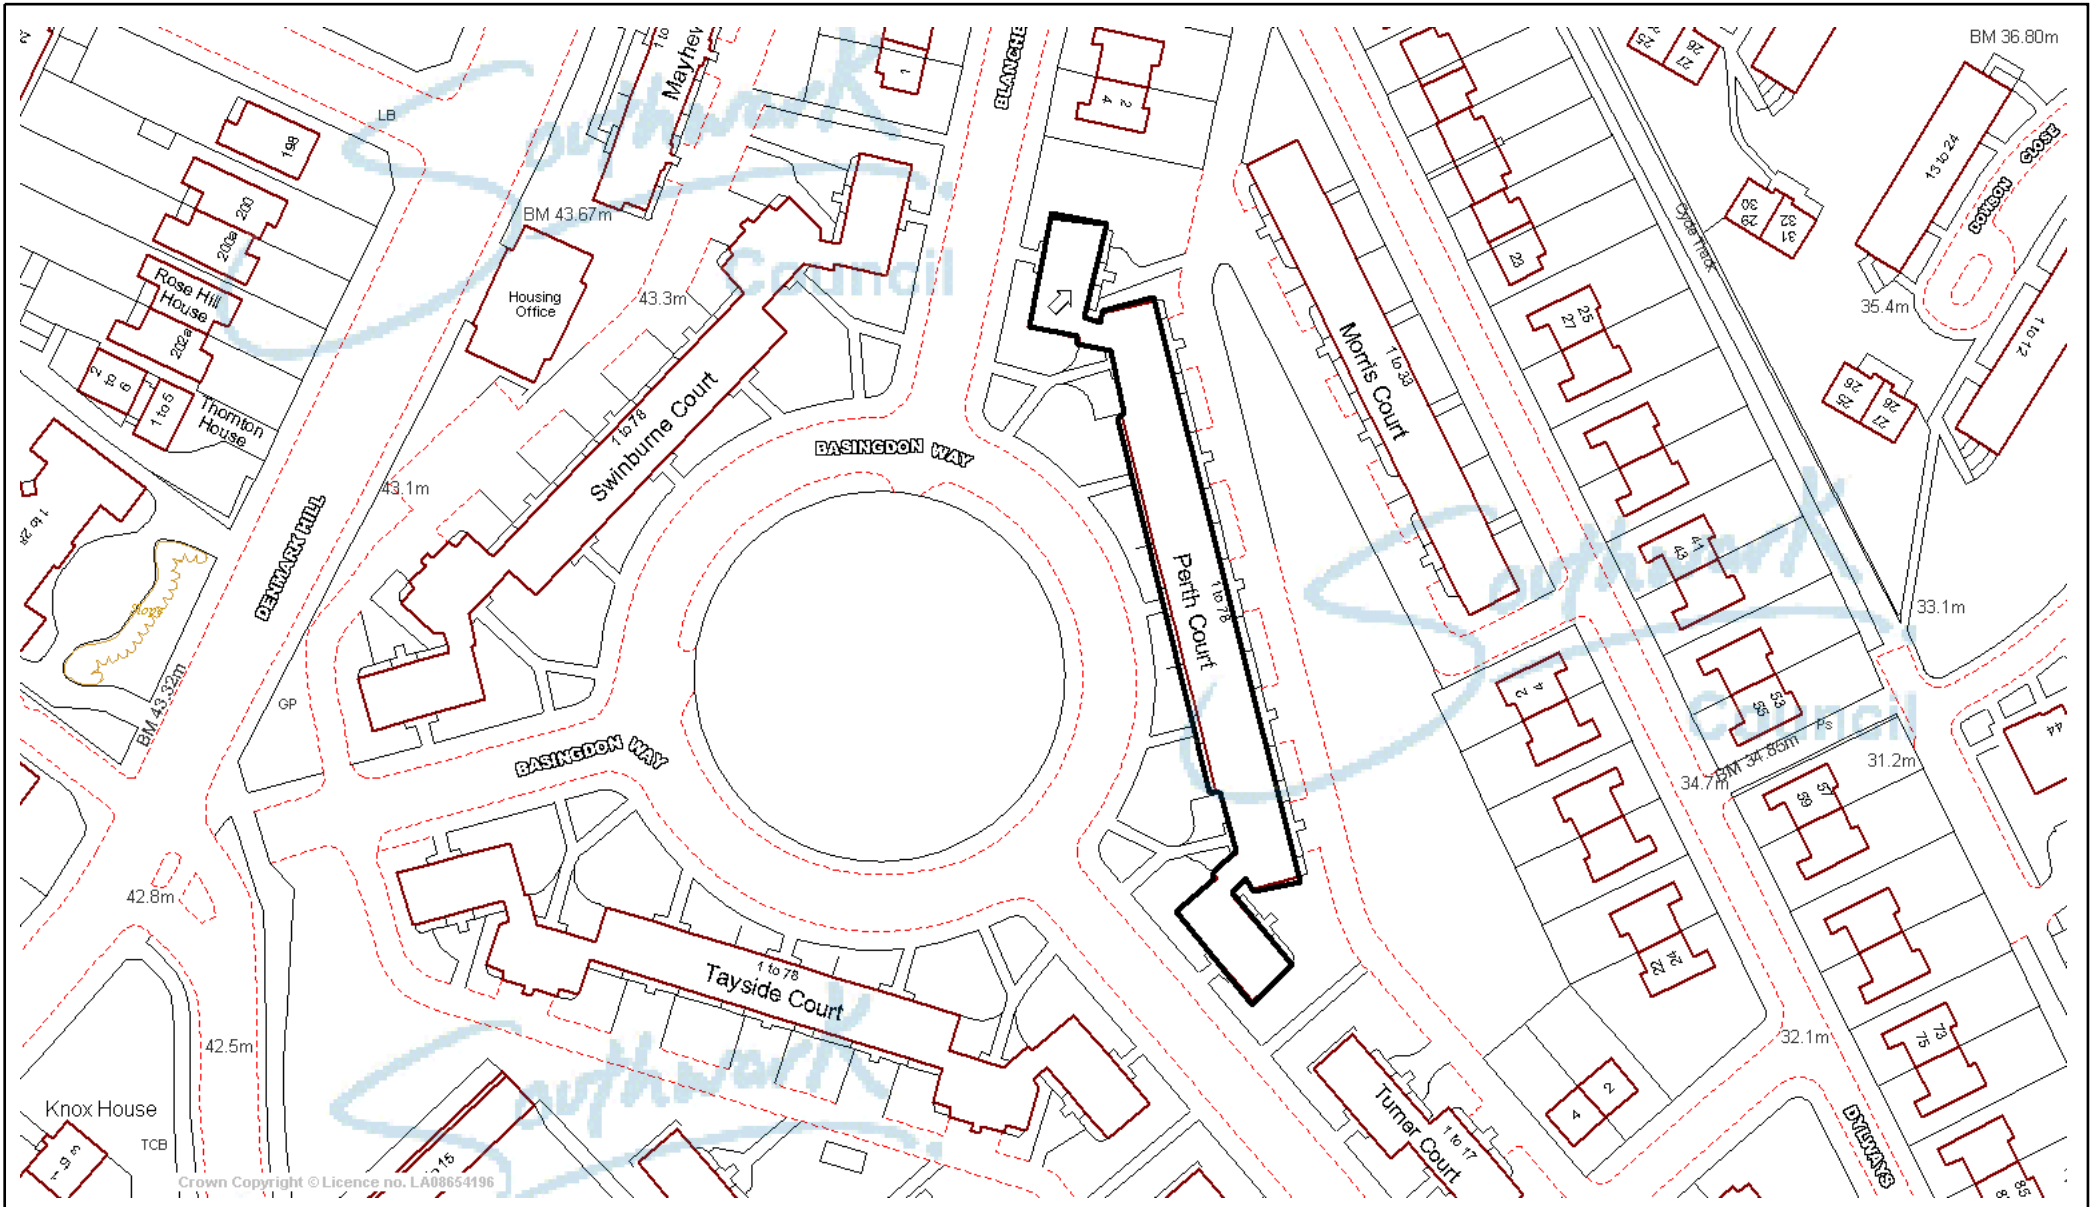

1-78 Perth Court, Basington Way

© Crown Copyright All rights reserved.
 London Borough Of Southwark.
 License LA08654196 2003

This site plan supplied by the
 London Borough of Southwark
 is for Planning and Building Control
 purposes only.

Claire Cook
 Scale 1/1250
 Date 30/12/2004

**Southwark
 Council**